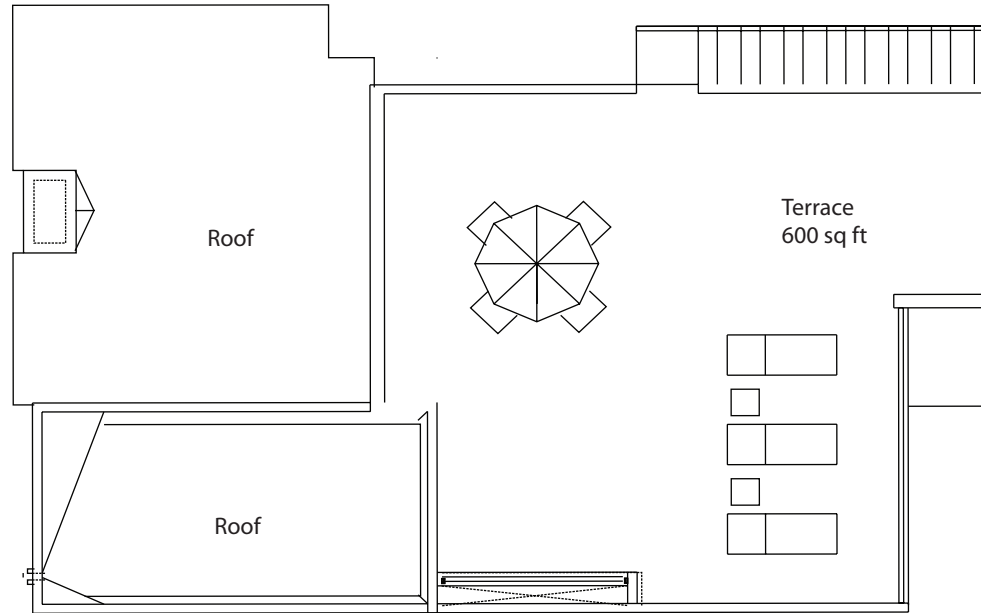

Developed by

Single Story home with terrace
1,758 Sq Ft (including terrace and balcony)

Developed by

Single Story home with terrace
1,758 Sq Ft (including terrace and balcony)