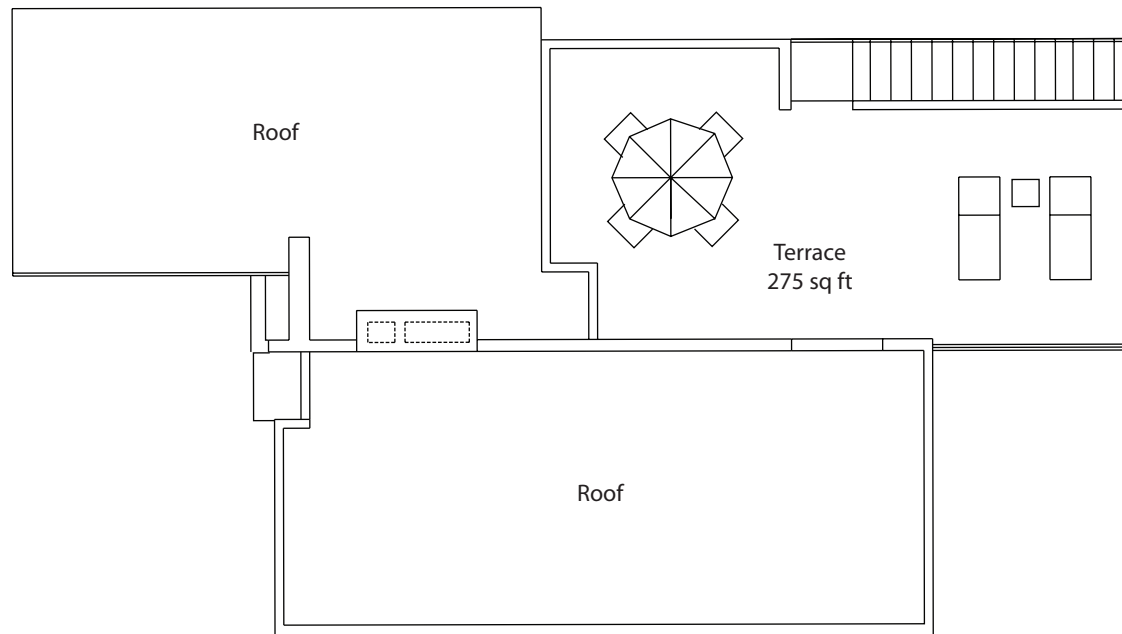

Developed by

Single Story home with terrace  
1,468 Sq Ft (including terrace and balcony)

Developed by

Single Story home with terrace  
1,468 Sq Ft (including terrace and balcony)