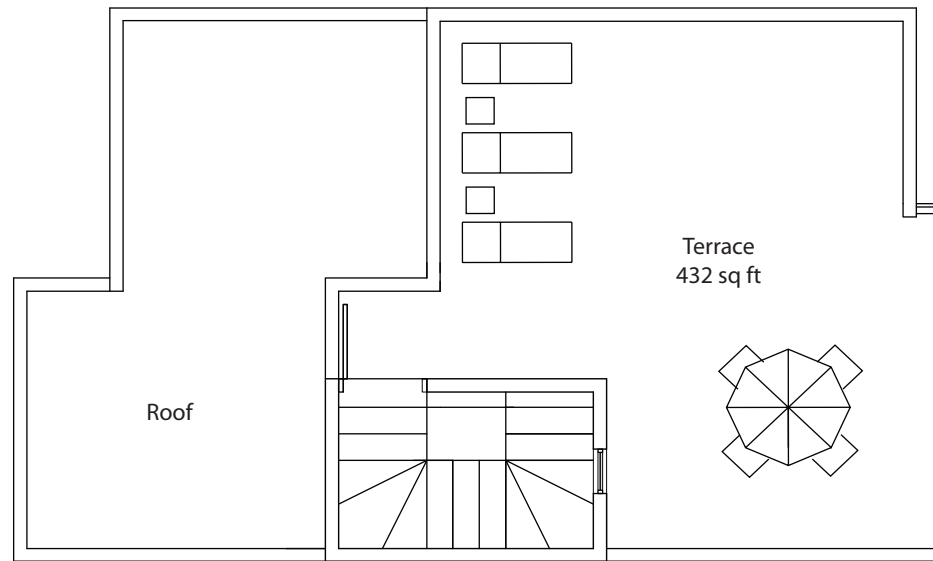

Developed by

2 Story home with terrace  
1,668 Sq Ft (including terrace and balcony)

Developed by

2 Story home with terrace  
1,668 Sq Ft (including terrace and balcony)

Developed by

2 Story home with terrace  
1,668 Sq Ft (including terrace and balcony)