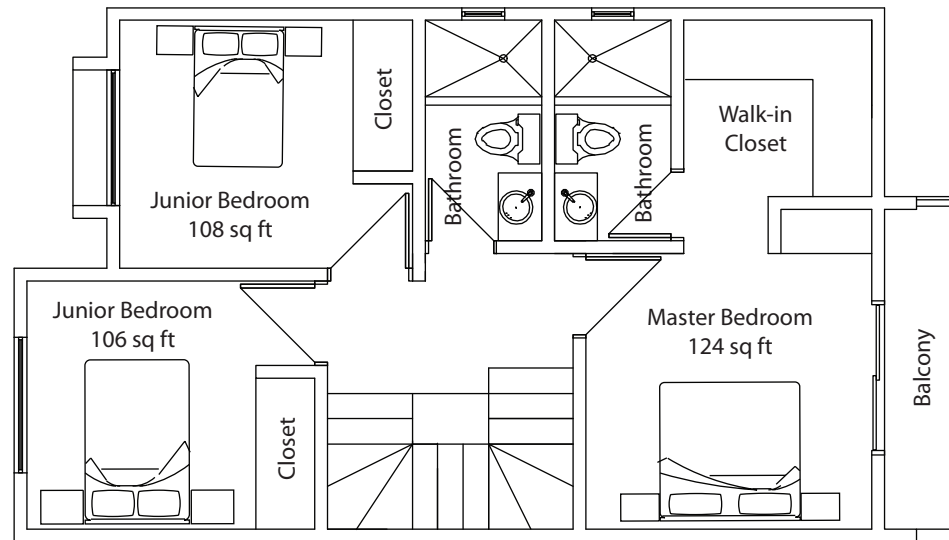

Developed by

2 Story home with terrace  
1,668 Sq Ft (including terrace and balcony)

Developed by

2 Story home with terrace  
1,668 Sq Ft (including terrace and balcony)

Developed by

2 Story home with terrace  
1,668 Sq Ft (including terrace and balcony)