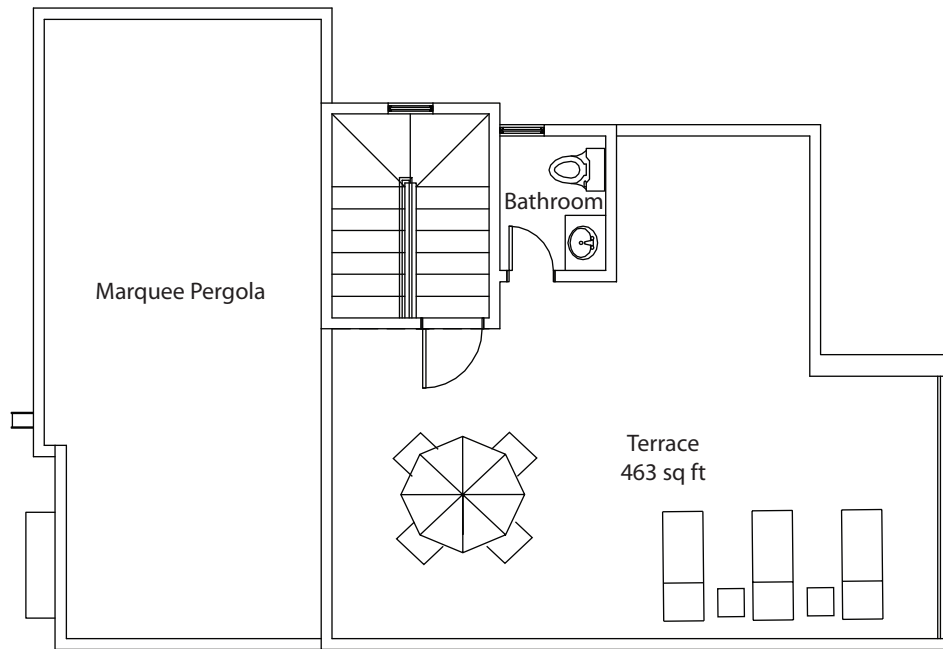

Developed by

2 Story home with terrace  
2,228 Sq Ft (including terrace and balcony)

Developed by

2 Story home with terrace  
2,228 Sq Ft (including terrace and balcony)

Developed by

2 Story home with terrace  
2,228 Sq Ft (including terrace and balcony)