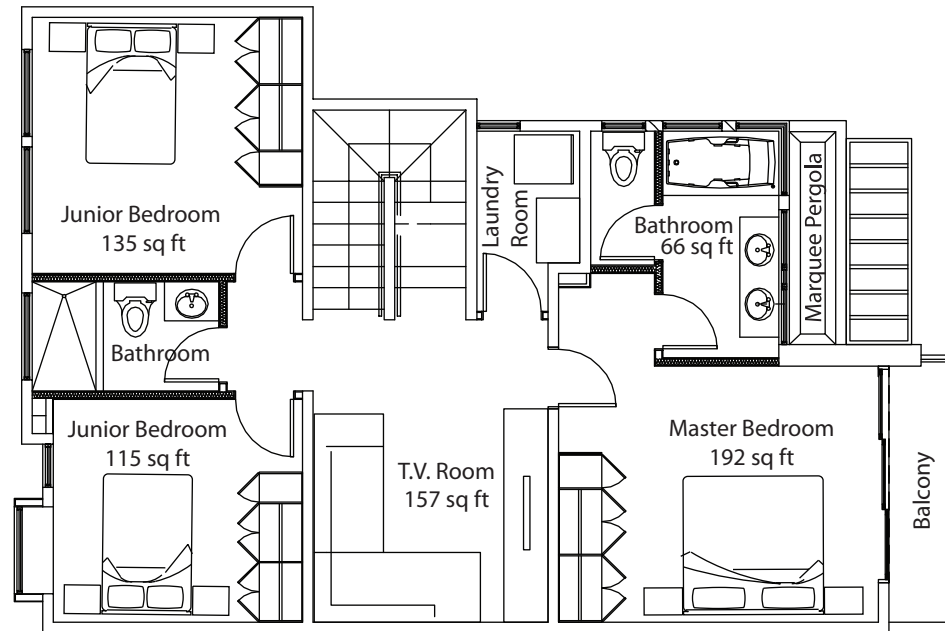

Developed by

2 Story home with terrace  
2,228 Sq Ft (including terrace and balcony)

Developed by

2 Story home with terrace  
2,228 Sq Ft (including terrace and balcony)

Developed by

2 Story home with terrace  
2,228 Sq Ft (including terrace and balcony)