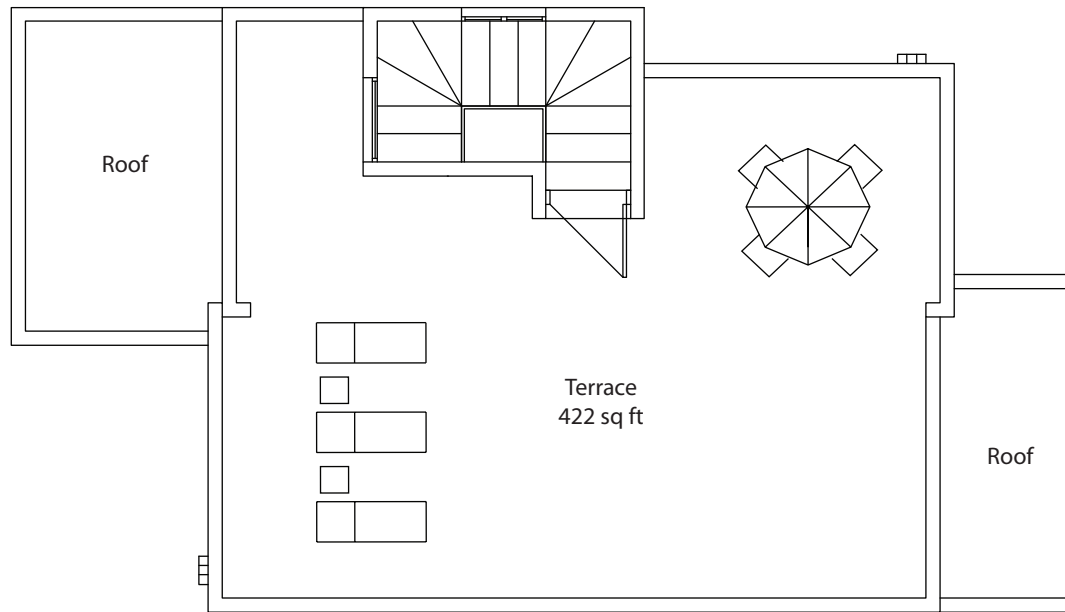

Developed by

2 Story home with terrace
1,668 Sq Ft (including terrace and balcony)

Alana Model Second Level

Developed by

2 Story home with terrace
1,668 Sq Ft (including terrace and balcony)

Developed by

2 Story home with terrace
1,668 Sq Ft (including terrace and balcony)