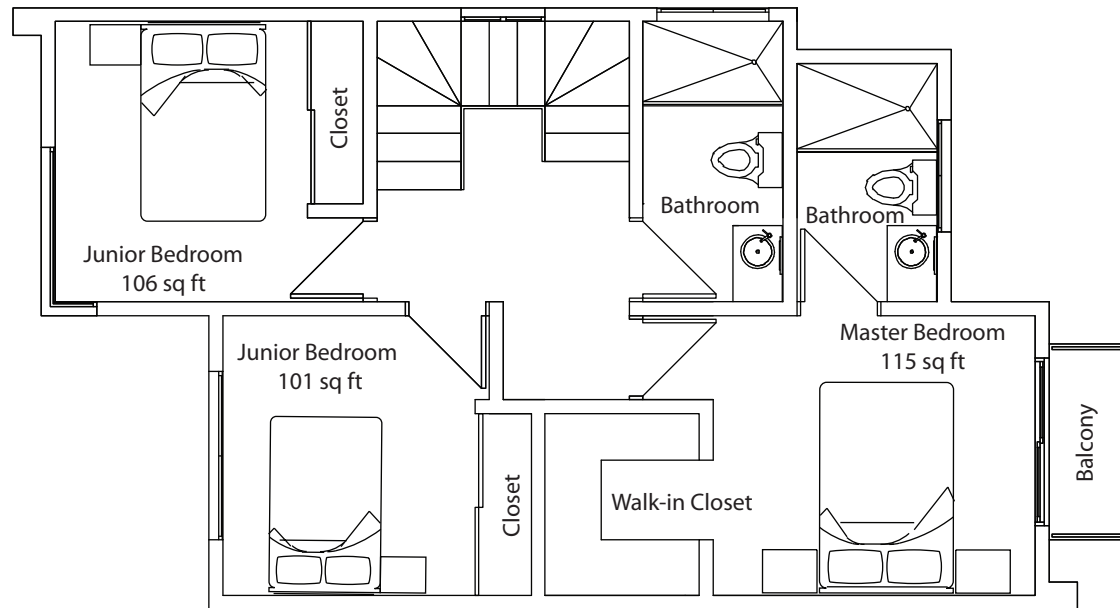

Developed by

2 Story home with terrace
1,668 Sq Ft (including terrace and balcony)

Alana Model Second Level

Developed by

2 Story home with terrace
1,668 Sq Ft (including terrace and balcony)

Developed by

2 Story home with terrace
1,668 Sq Ft (including terrace and balcony)